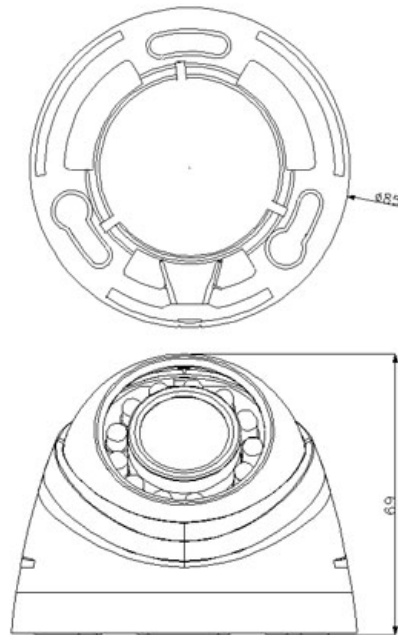

## CP-USC-DA10L2

1 MP IR Cosmic Dome Camera - 20Mtr.

**COSMIC**  
HD CAMERA

### Main Features

- 1 MP HQIS Pro Image Sensor
- Max 25/30fps@720P
- DWDR, Day/Night(ICR), AWB, AGC, BLC
- 3.6mm fixed lens (2.8mm optional)
- IR Range of 20 Mtrs.
- OSD Menu, control over coaxial cable, 2D-DNR
- HD and SD switchable

# CP- USC-DA10L2

1 MP IR Cosmic Dome Camera - 20Mtr.

**COSMIC**  
HD CAMERA

## Specification

1 Megapixel HQIS Pro  
0.05Lux/F2.0, 0Lux IR on  
1/50s~1/100,000s  
3.6mm (2.8mm optional)  
DWDR  
720P@25 fps  
1-channel BNC high definition video output/ CVBS standard definition video output (Can switch)  
Auto(ICR)/Color/B/W  
Support  
IR Range of 20 Mtr.  
Over 800m via 75-3 coaxial cable  
-40°C~+60°C / Less than 95%RH (no condensation)  
DC12V±10%  
Max 5W  
Ø85mm × 69mm  
0.1 Kg.